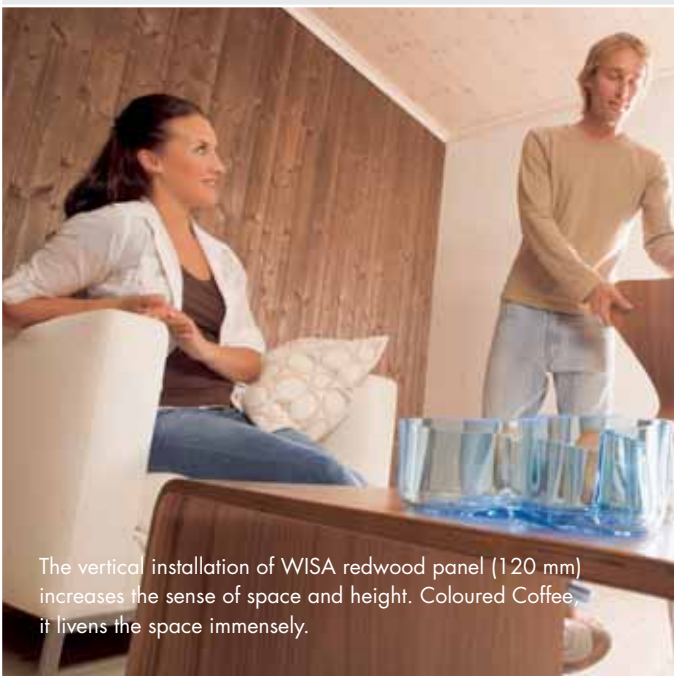

The vertical installation of WISA redwood panel (120 mm) increases the sense of space and height. Coloured Coffee, it livens the space immensely.