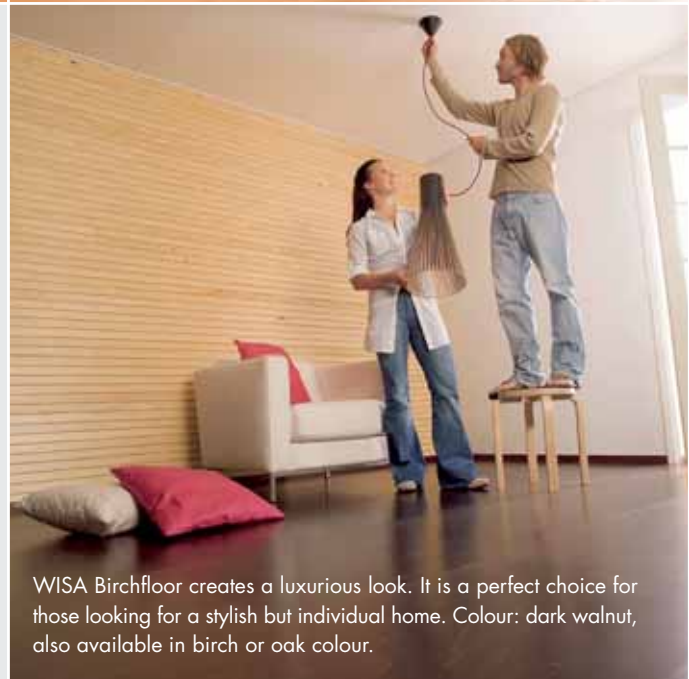

Quality you feel beneath your feet.

FLOORS: One does not often think about a floor, even though it's there all the time, seen and felt. Warmth, durability and stability, the natural qualities of wood, are combined with modern design in the WISA range of floors. The WISA-Pro family offers traditional pinewood floors in several different widths; the wide sized WISA-Lam is a solid redwood lamwood floorboard that brings together modern design and ease of installation. Large size panels are combined with the natural beauty of birch in WISA-Birchfloor, a plywood flooring panel.

WISA Birchfloor creates a luxurious look. It is a perfect choice for those looking for a stylish but individual home. Colour: dark walnut, also available in birch or oak colour.

Natural redwood is a classic choice that never goes out of fashion. WISA-Pro 28 x 95 oiled. Colour Clear.