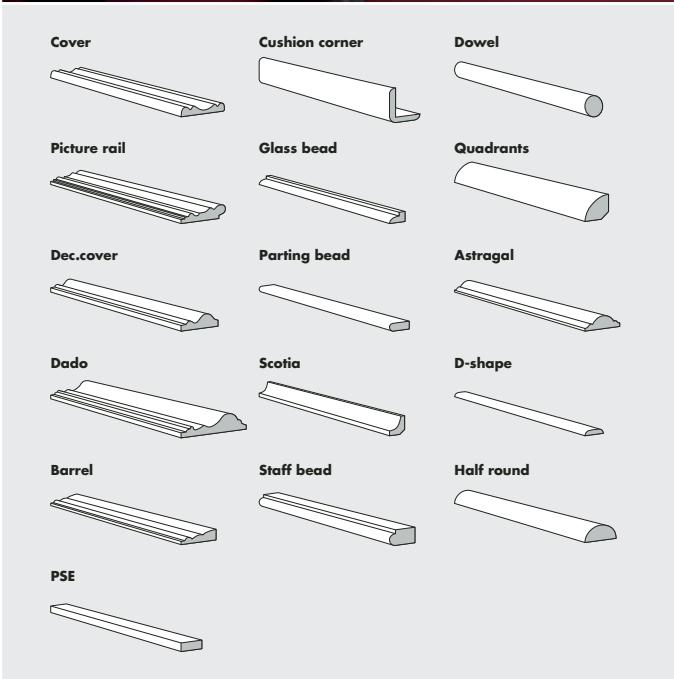

The vertical installation of WISA redwood panel (120 mm) increases the sense of space and height. Coloured Coffee, it livens the space immensely.

Play with colours and shadows. WISA-Pro knife panels bring constantly evolving life to a surface, depending on the direction of installation and source of light. The Panel pictured is lacquered. Knife profile is also shown in the small picture on the opposite page.

Finish using WISA-Pro mouldings. Choose a profile in the same colour as the walls or ceiling. Bring out your own spirit with wood mouldings, wide or narrow ones.

Finish it for yourself.

MOULDINGS: Style is found in detail. A finished look demands mouldings that match the decor. WISA-Pro includes a wide range of profiles and sizes that come in the same colours and coatings as floor, wall and ceiling materials. Give a finishing touch by using mouldings that fit perfectly with the other decoration in your home. With dozens of different profiles, several coating alternatives and a wide range of colours, WISA offers almost limitless possibilities.

Mouldings are not only for finishing and highlighting detail. Here a stylish effect has been created by using lacquered WISA-Pro cover strips 12 x 42 as a surface material on the wall.

The distinctive fluting of WISA-Pro finger brings a touch of luxury to your home. In this picture the strong profile provides contrast to the the door frame. Architrave WISA-Pro 15 x 75, colour Coconut, WISA-Pro finger panels coated by the resident.