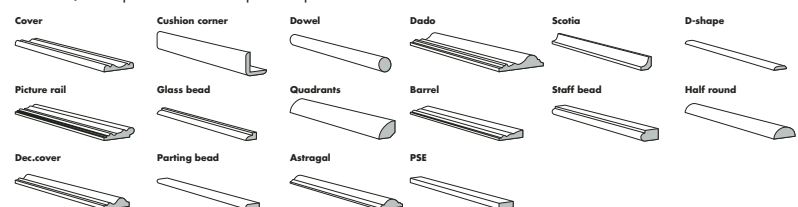

PROFILE, examples of numerous profile options