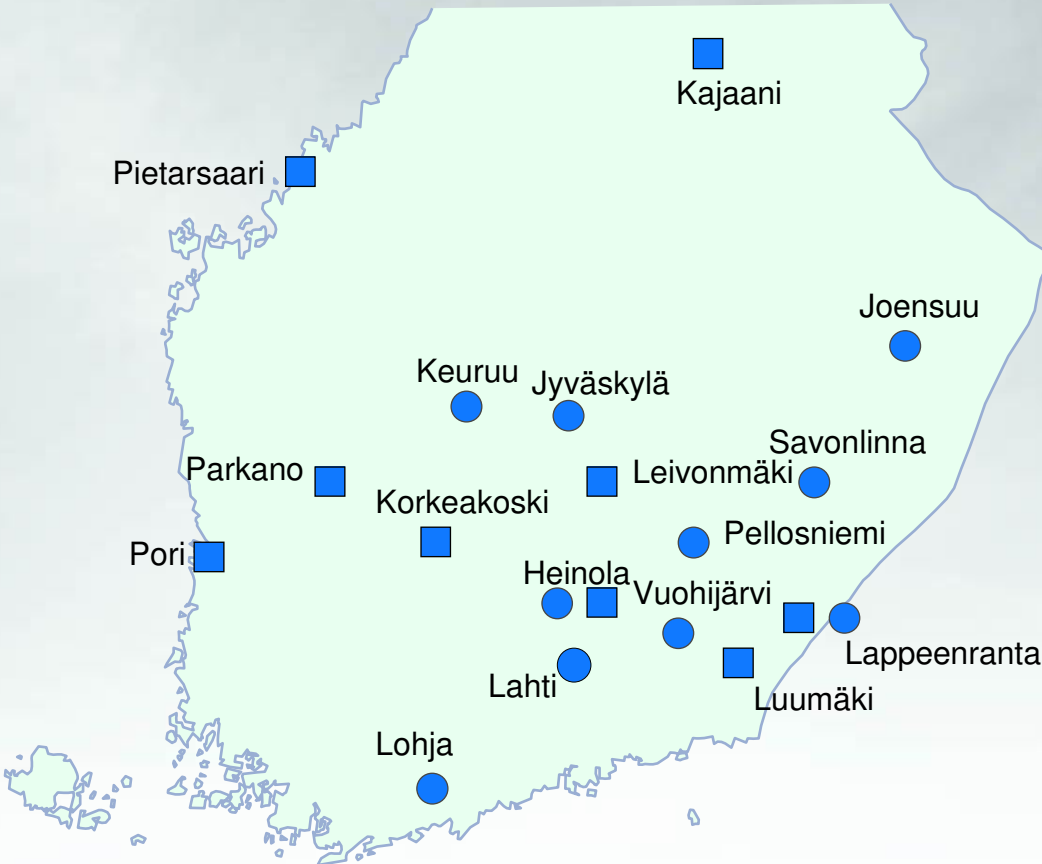

# Wood Products Division Production Units in Finland

- Sawmills or Timber Component Mills
- Plywood or Veneer Mill

# Wood Products Division Production outside Finland

1. Chudovo (Russia)
2. Pestovo (Russia)
3. Otepää (Estonia)
4. Boulogne sur Mer (France)
5. Aigrefeuille (France)
6. Loulay (France)
7. Dinnington (Great-Britain)
8. Steyrermühl (Austria)