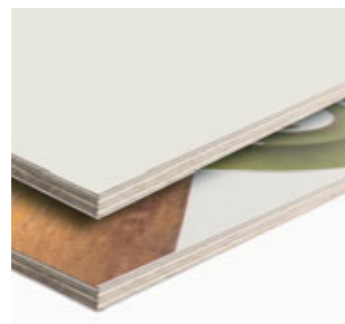

Energy-efficient manufacturing of plywood.